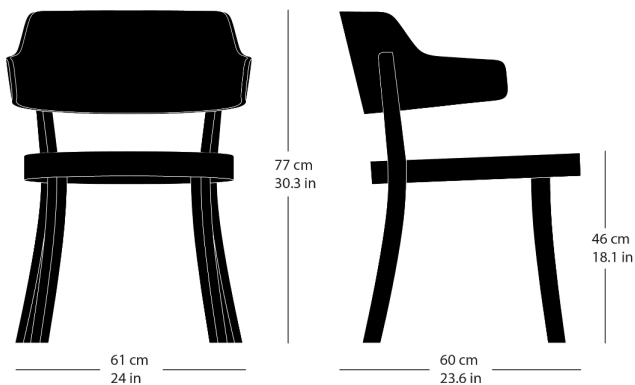

Frédéric Dedelley, 2019
Moulded plywood seat and back, rear legs and seat
frame solid bentwood
W61, D60, H77, SH46

Varianten / variantes / variants

Seley
1-423

Seley
1-425

Seley
12-423

Seley
17-423

Seley
17-425

Seley
16-423

Seley
1-463

Seley
1-465

Technische Angaben / specifications / specifications

Masse / mesure / measure

Gewicht / ponds / weight 6 kg 12.0 lb

seley 1-460

Holzarten / types de bois / types of wood