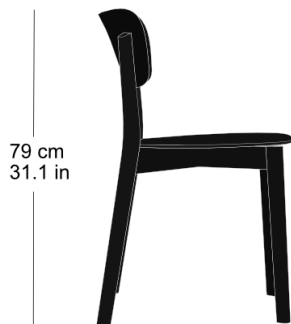

Stephan Hürlemann, 2023
Wooden frame with cross,
rear legs solid bentwood,
3D moulded plywood seat and back
W48, D51, H79, SH46

Varianten / variantes / variants

Imma
4-050a

Imma
4-053

Imma
4-053a

Imma
11-050

Imma
11-040

Imma
11-043

Imma
11-033

Imma
11-030

Technische Angaben / specifications / specifications

Masse / mesure / measure

48 cm
18.89 in

79 cm
31.1 in

46 cm
18.11 in

51 cm
20.07 in

Gewicht / ponds / weight

4.0 kg 8.0 lb

imma 4-050

Holzarten / types de bois / types of wood

Buche natur BN 000 AM
Beech natural BN 000 AM
Hêtre naturel BN 000 AM

Buche schwarz BB 203 SG
Beech black BB 203 SG
Hêtre noir BB 203 SG