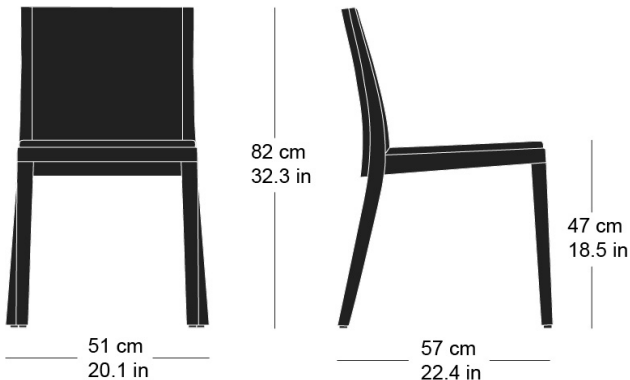

Hannes Wettstein, 2007

Upholstered chair, seat and back with comfort upholstery, rear of back 3D moulded plywood, rear legs and rear cross-brace solid bentwood, not stackable  
W51, D57, H82, SH47

Varianten / variantes / variants

Epos  
6-775a

Technische Angaben / specifications / specifications

Masse / mesure / measure

Gewicht / poids / weight 7.5 kg 15.0 lb

Polsterung / rembourrage / upholstery ja / oui / yes

**epos 6-775**