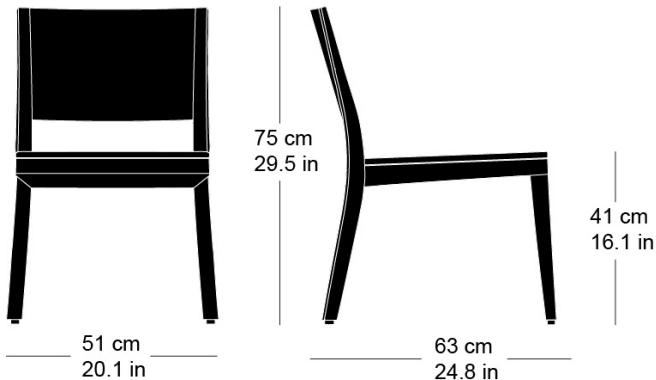

L51, P63, H75, HAss41

Hannes Wettstein, 2007

Chair, seat with comfort upholstery, moulded plywood back, rear legs and rear cross-brace solid bentwood, stackable

W51, D63, H75, SH41

Varianten / variantes / variants

Lounge
6-693a

Lounge
6-695

Lounge
6-695a

Lounge
6-675

Lounge
6-675a

Technische Angaben / specifications / specifications**Masse / mesure / measure**

Gewicht / poids / weight 5.7 kg 11.4 lb

Polsterung / rembourrage / upholstery ja / oui / yes