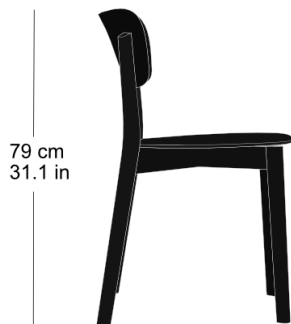

Stephan Hürlemann, 2023  
Wooden frame with cross,  
rear legs solid bentwood,  
3D moulded plywood seat and back  
W48, D51, H79, SH46

Varianten / variantes / variants

Imma  
4-050a

Imma  
4-053

Imma  
4-053a

Imma  
11-050

Imma  
11-040

Imma  
11-043

Imma  
11-033

Imma  
11-030

Technische Angaben / specifications / specifications

Masse / mesure / measure

48 cm  
18.89 in

79 cm  
31.1 in

46 cm  
18.11 in

51 cm  
20.07 in

Gewicht / ponds / weight

4.0 kg 8.0 lb