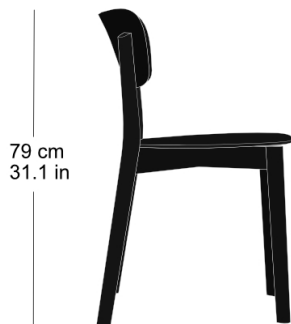

Stephan Hürlemann, 2023
Wooden frame with cross,
rear legs solid bentwood,
3D moulded plywood seat and back
W48, D51, H79, SH46

Varianten / variantes / variants

Imma
4-050a

Imma
4-053

Imma
4-053a

Imma
11-050

Imma
11-040

Imma
11-053

Imma
11-043

Imma
11-033

Imma
11-030

Technische Angaben / specifications / specifications

Masse / mesure / measure

48 cm
18.89 in

79 cm
31.1 in

46 cm
18.11 in

51 cm
20.07 in

Gewicht / ponds / weight

4.0 kg 8.0 lb

imma 4-050

Holzarten / types de bois / types of wood

Beech natural BN 000 AM
Buche natur BN 000 AM
Hêtre naturel BN 000 AM