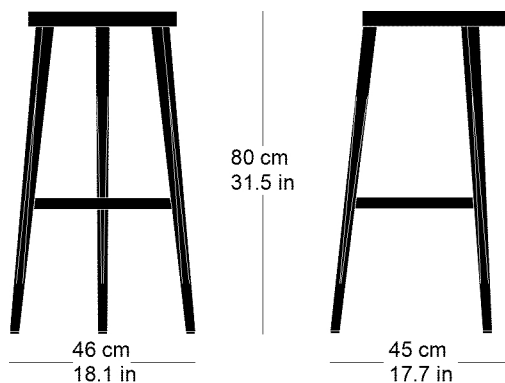

Bernhard Aebi, 2025

Seat moulded plywood, legs solid wood, seat frame bent solid wood, cast iron footrest painted anthracite W46, D45, H80

Varianten / variantes / variants

Abbey  
1-920

Abbey  
1-920a

Technische Angaben / specifications / specifications

Masse / mesure / measure

**Abbey 11-920**