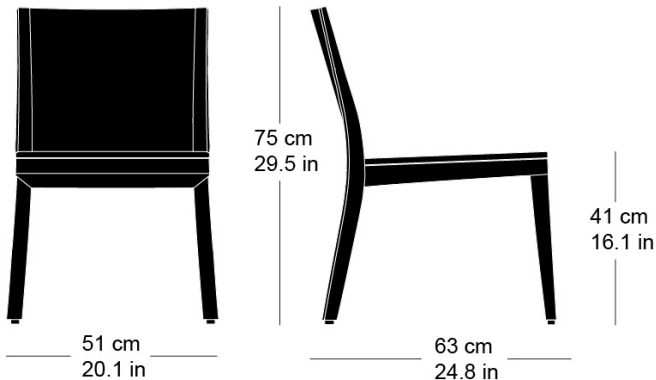

Hannes Wettstein, 2007

Chair, seat and back with comfort upholstery, 3D back of moulded plywood, rear legs and rear cross-brace solid bentwood, not stackable
W51, D63, H75, SH41

Varianten / variantes / variants

Lounge
6-693

Lounge
6-693a

Lounge
6-695

Lounge
6-695a

Lounge
6-675a

Technische Angaben / specifications / specifications

Masse / mesure / measure

Gewicht / poids / weight 8 kg 16.0 lb